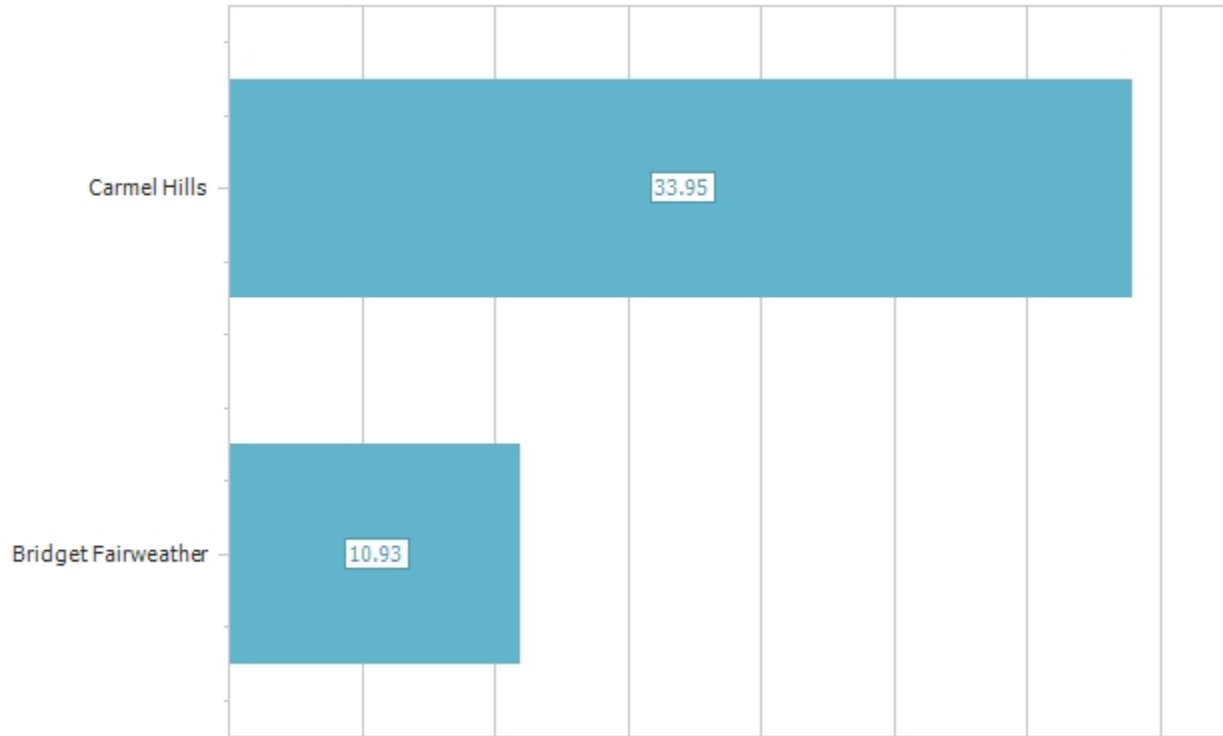

Average Time to Create Time Entries

This report will display the average time it takes for a user to create a time entry after the work is done.

Date Range: 1/07/2020 to 15/09/2021

User	Minutes	Hours
Bridget Fairweather	656	10.93
Carmel Hills	2,037	33.95

This report excludes non-productive time entries and time entries that were created in the future.